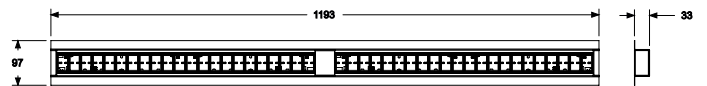

modus 60120

Energy efficient LED general light fixture for mounting in T24 ceiling profile with module 600x1200 mm.

Equipped with 2 parallel double-parabolic reflectors in MIRO® Silver material with selectable optics for ceiling heights between 2.5 to 4 meters (narrow or flood reflector).

Powder coated steel sheet
 3000 / 3500 K or 4000 K
 L80 B10 > 50 000 h (T_a 25°)
 +80
 3 SDCM
 230/240 V, 50 Hz
 IP 20. Class II. CE-approved
 1,2 kg
 On request

Dimensions [mm]

Colours [*]

Item No.	Description	Reflector /Beam	Painting colour	Energy consumption	Lumen output	EEC	Colour temperatur, CRI	Amount / 16 A C-type	Amount / 10 A C-type
170130 830 60120 0[*]	modus 60120, 830, 2500-5832 lm	Flood	[*]	20 - 50 W	2500 - 5832 lm	A++	3000 K, CRI > 80	Select driver	Select driver
170130 830 60120 2[*]	modus 60120, 830, 2500-5832 lm	Narrow	[*]	20 - 50 W	2500 - 5832 lm	A++	3000 K, CRI > 80		
170130 835 60120 0[*]	modus 60120, 835, 2500-5832 lm	Flood	[*]	20 - 50 W	2500 - 5832 lm	A++	3500 K, CRI > 80		
170130 835 60120 2[*]	modus 60120, 835, 2500-5832 lm	Narrow	[*]	20 - 50 W	2500 - 5832 lm	A++	3500 K, CRI > 80		
170130 840 60120 0[*]	modus 60120, 840, 2500-5832 lm	Flood	[*]	20 - 50 W	2500 - 5832 lm	A++	4000 K, CRI > 80		
170130 840 60120 2[*]	modus 60120, 840, 2500-5832 lm	Narrow	[*]	20 - 50 W	2500 - 5832 lm	A++	4000 K, CRI > 80		
161005 500	Driver unit 500 mA with quick connection for luminaire and 3.0 meter cord with plug.			20 W	2500 lm (3000 K)			68	41
161005 700	Driver unit 700 mA with quick connection for luminaire and 3.0 meter cord with plug.			30 W	3322 lm (3000 K)			51	31
161005 1050	Driver unit 1050 mA with quick connection for luminaire and 3.0 meter cord with plug.			40 W	4827 lm (3000 K)			42	26
161005 1300	Driver unit 1300 mA with quick connection for luminaire and 3.0 meter cord with plug.			50 W	5832 lm (3000 K)			30	18