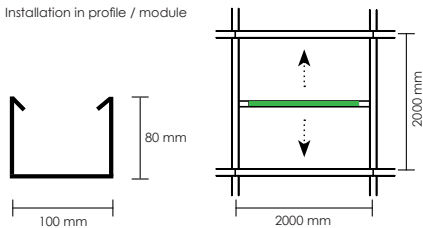

ecoLENS GRID

A very powerful and extremely high efficient general LED luminaire.

Adapted for installation in grid ceiling with beam dimensions of 80x100 mm c/c 2,0 m.
Other grid size on request.

Available with five different optics. Narrow 30°, Medium 60°, Wide 90°, XL-Wide 110°, double asymmetric and single asymmetric.

7-years LED warranty.

Material
Colour temp [K]
Design LED life (T_a 25°)

Max lumen out / watt
Driver lifetime
CRI
Initial MacAdam
Lumen range max
Nominal Voltage
Form protection
Weight
Connection

Dali
Dimensions [mm]

Powder painted steel
3000 / 3500 K or 4000 K
L90 > 50 000 h
L80 > 100 000 h
157 lm / W
100 000 h
+80 (+ 90 on request)
3 SDCM
9000 lm
230/240 V, 50 Hz
IP 20, Class III, CE-approved
1,9 kg
3,5 m cable with 2-pin plug on separate driver
On request
L1900 x H50 x B35 mm

Installation in profile / module