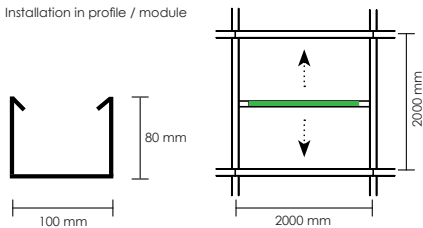

ecoLENS GRID

A very powerful and extremely high efficient general LED luminaire.

Adapted for installation in grid ceiling with beam dimensions of 80x100 mm c/c 2,0 m.
Other grid size on request.

Available with five different optics. Narrow 30°, Medium 60°, Wide 90°, XL-Wide 110°, double asymmetric and single asymmetric.

7-years LED warranty.

Material	Powder painted steel
Colour temp [K]	3000 / 3500 K or 4000 K
Design LED life (T₀ 25°)	L90 50 000 h
Max lumen out / watt	157 lm/W
Driver lifetime	100 000 h
CRI	+80 (+ 90 on request)
Initial MacAdam	3 SDCM
Lumen range max	9000 lm
Nominal Voltage	230/240 V, 50 Hz
Form protection	IP 20, Class III, CE-approved
Weight	1,9 kg
Connection	3,5 m cable with 2-pin plug on separate driver On request
Dali	
Dimensions [mm]	L1900 x H500 x B35 mm

Installation in profile / module