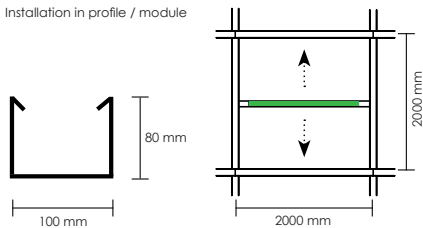

ecoLENS GRID

A very powerful and extremely high efficient general LED luminaire.

Adapted for installation in grid ceiling with beam dimensions of 80x100 mm c/c 2,0 m.
Other grid size on request.

Available with five different optics. Narrow 30°, Medium 60°, Wide 90°, XL-Wide 110°, double asymmetric and single asymmetric.

7-years LED warranty.

Material	Powder painted steel
Colour temp [K]	3000 / 3500 K or 4000 K
Design LED life (T₀ 25°)	L90 > 50 000 h
Max lumen out / watt	157 lm/W
Driver lifetime	100 000 h
CRI	+80 (+ 90 on request)
Initial MacAdam	3 SDCM
Lumen range max	9000 lm
Nominal Voltage	230/240 V, 50 Hz
Form protection	IP 20. Class III. CE-approved
Weight	1,9 kg
Connection	3,5 m cable with 2-pin plug on separate driver On request
Dali	
Dimensions [mm]	L1900 x H50 x B35 mm

Installation in profile / module