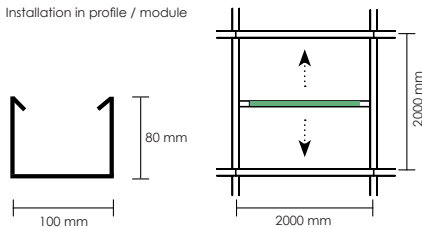

ecoLENS VHO GRID

ecoLENS "Very High Output" is our top performance linear LED using 195 lm/watt LED's source.

Adapted for installation in grid ceiling with beam dimensions of 80x100 mm c/c 2,0 m. Other grid size on request.

Available with five different optics. Narrow 30°, Medium 60°, Wide 90°, XL-Wide 110°, double asymmetric and single asymmetric.

7-years LED warranty.

Material	Powder painted steel
Colour temp [K]	3000 / 3500 K or 4000 K
Design LED life (T_a 25°)	L90 50 000 h
Max lumen out / watt	175 lm/W
Driver lifetime	100 000 h
CRI	+80 (+ 90 on request)
Initial MacAdam	3 SDCM
Lumen range max	10 500 lm
Nominal Voltage	230/240 V, 50 Hz
Form protection	IP 20. Class III. CE-approved
Weight	1,9 kg
Connection	3,5 m cable with 2-pin plug on separate driver On request
Dali	
Dimensions [mm]	L1900 x H50 x B35 mm

Installation in profile / module