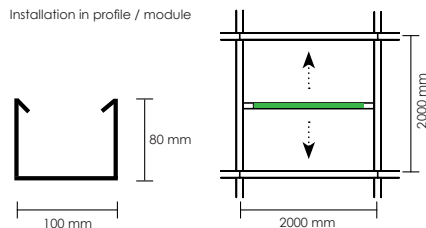

# ecoLENS VHO GRID

ecoLENS "Very High Output" is our top performance linear LED using 195 lm/watt LED's source.

Adapted for installation in grid ceiling with beam dimensions of 80x100 mm c/c 2,0 m. Other grid size on request.

Available with five different optics. Narrow 30°, Medium 60°, Wide 90°, XL-Wide 110°, double asymmetric and single asymmetric.

7-years LED warranty.

<b>Material</b>	Powder painted steel
<b>Colour temp [K]</b>	3000 / 3500 K or 4000 K
<b>Design LED life (T<sub>a</sub> 25°)</b>	L90 > 50 000 h
<b>Max lumen out / watt</b>	175 lm/W
<b>Driver lifetime</b>	100 000 h
<b>CRI</b>	+80 (+ 90 on request)
<b>Initial MacAdam</b>	3 SDCM
<b>Lumen range max</b>	10 500 lm
<b>Nominal Voltage</b>	230/240 V, 50 Hz
<b>Form protection</b>	IP 20. Class III. CE-approved
<b>Weight</b>	1,9 kg
<b>Connection</b>	3,5 m cable with 2-pin plug on separate driver On request
<b>Dali</b>	
<b>Dimensions [mm]</b>	L1900 x H50 x B35 mm