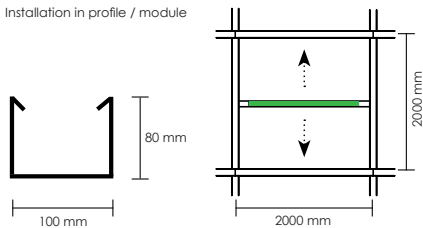

ecoLENS GRID

A very powerful and extremely high efficient general LED luminaire.

Adapted for installation in grid ceiling with beam dimensions of 80x100 mm c/c 2,0 m.
Other grid size on request.

Available with five different optics. Narrow 30°, Medium 60°, Wide 90°, XL-Wide 110°, double asymmetric and single asymmetric.

7-years LED warranty.

Material	Powder painted steel
Colour temp [K]	3000 / 3500 K or 4000 K
Design LED life (T_a 25°)	L90 n50 000 h
Max lumen out / watt	157 lm/W
Driver lifetime	100 000 h
CRI	+80 (+ 90 on request)
Initial MacAdam	3 SDCM
Lumen range max	9000 lm
Nominal Voltage	230/240 V, 50 Hz
Form protection	IP 20. Class III. CE-approved
Weight	1,9 kg
Connection	3,5 m cable with 2-pin plug on separate driver On request
Dali	
Dimensions [mm]	L1900 x H50 x B35 mm

Installation in profile / module