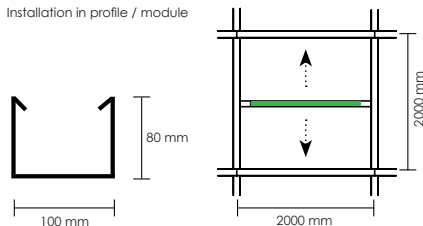

ecoLENS VHO GRID

ecoLENS "Very High Output" is our top performance linear LED using 195 lm/watt LED's source.

Adapted for installation in grid ceiling with beam dimensions of 80x100 mm c/c 2,0 m. Other grid size on request.

Available with five different optics. Narrow 30°, Medium 60°, Wide 90°, XL-Wide 110°, double asymmetric and single asymmetric.

7-years LED warranty.

Material	Powder painted steel
Colour temp [K]	3000 / 3500 K or 4000 K
Design LED life (T_a 25°)	L90 50 000 h
Max lumen out / watt	175 lm/W
Driver lifetime	100 000 h
CRI	+80 (+ 90 on request)
Initial MacAdam	3 SDCM
Lumen range max	10 500 lm
Nominal Voltage	230/240 V, 50 Hz
Form protection	IP 20. Class III. CE-approved
Weight	1,9 kg
Connection	3,5 m cable with 2-pin plug on separate driver On request
Dali	
Dimensions [mm]	L1900 x H50 x B35 mm

Installation in profile / module