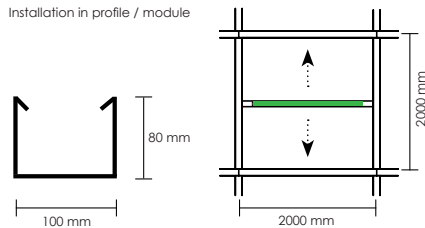

ecoLENS VHO GRID

ecoLENS "Very High Output" is our next generation linear LED using 195 lm/watt LED's enable leading efficiency factor on our luminaire.

Adapted for installation in grid ceiling with beam dimensions of 80x100 mm c/c 2,0 m. Other grid size on request.

Available with five different optics. Narrow 30°, Medium 60°, Wide 90°, XL-Wide 110°, double asymmetric and single asymmetric.

7-years LED warranty.

Material	Powder painted steel
Colour temp [K]	3000 / 3500 K or 4000 K
Design LED life (T_a 25°)	L90 > 50 000 h L80 > 100 000 h
Max lumen out / watt	175 lm / Watt
Driver lifetime	100 000 h
CRI	+80 (+ 90 on request)
Initial MacAdam	3 SDCM
Lumen range max	10 500 lm
Nominal Voltage	230/240 V, 50 Hz
Form protection	IP 20, Class III, CE-approved
Weight	1,9 kg
Connection	3,5 m cable with 2-pin plug on separate driver
Dali	On request
Dimensions [mm]	L1900 x H50 x B35 mm