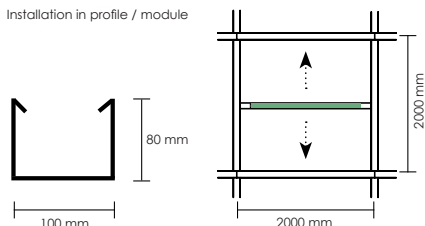

ecoLENS VHO GRID

ecoLENS "Very High Output" is our top performance linear LED using 200 lm/watt LED's source.

Adapted for installation in grid ceiling with beam dimensions of 80x100 mm c/c 2,0 m.
Other grid size on request.

Available with five different optics. Narrow 30°, Medium 60°, Wide 90°, XL-Wide 110°, double asymmetric and single asymmetric.

7-years warranty.

Installation in profile / module

Material	Powder painted steel
Colour temp [K]	3000 / 3500 K or 4000 K
Design LED life (T_a 25°)	L90 50 000 h
Max lumen out / watt	175 lm/W
Driver lifetime	100 000 h
CRI	+80 (+ 90 on request)
Initial MacAdam	3 SDCM
Lumen range max	7 800 lm (41 W)
Nominal Voltage	230/240 V, 50 Hz
Form protection	IP 20. Class III. CE-approved
Weight	1,9 kg
Connection	3,5 m cable with 2-pin plug on separate driver
Dimensions [mm]	L1900 x H50 x B35 mm