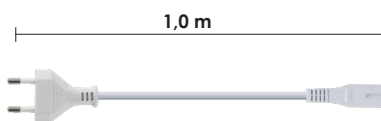

Product news! smartLED™ Edge 3 spotlight - one driver for functional grid ceiling

Caleidoscope is introducing a new patented spotlight system called smartLED™. The system is a multi-functional system that can be equipped with a great number of different fixing application accessories for a complete spotlight- and downlightrange.

First out is our "Edge" version that is attached to our functional grid ceiling systems. More variations to be launched during 2023!

Why smartLED™ Edge ?

- ✓ Low cost / m2
- ✓ One driver - 3 spotlights
- ✓ Secure installation by magnets
- ✓ Very easy and fast light scen settings
- ✓ Movability in the grid ceiling

Driver sizes from 200 to 800 mA.

Pat. pending assembling technology

1,0 m

LED Driver with individual power source for connecting 3 x spotlights

3,0 m

Caleidoscope