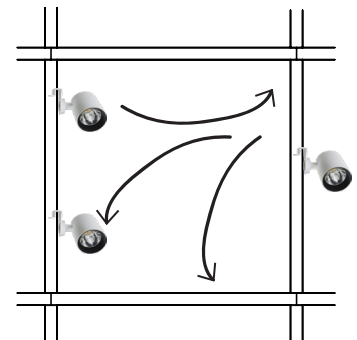

Product news! smartLED™ Edge 3 spotlight - one driver for functional grid ceiling

Caleidoscope is introducing a new patented spotlight system called smartLED™. The system is a multi-functional system that can be equipped with a great number of different fixing application accessories for a complete spotlight- and downlightrange.

First out is our "Edge" version that is attached to our functional grid ceiling systems. More variations to be launched during 2023!

Why smartLED™ Edge ?

- ✓ Low cost / m2
- ✓ One driver - 3 spotlights
- ✓ Secure installation by magnets
- ✓ Very easy and fast light scen settings
- ✓ Movability in the grid ceiling

Driver sizes from 200 to 800 mA.

Pat. pending assembling technology

1,0 m

LED Driver with individual power source for connecting 3 x spotlights

3,0 m

Caleidoscope