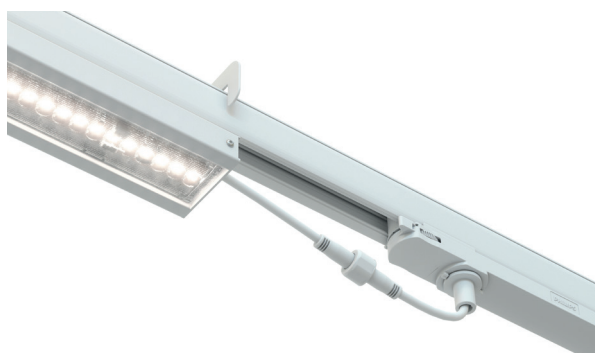

ecoLENS Track

Versatile and energyefficient LED luminaire for use as general lighting using standard 3-phase track system. Easy hung directly on the track profile.

Lens/optics creating a wellbalanced light beam.

Including integrated LED track driver with quick connectors to luminaire.

Material
Colour temp [K]
Design LED life
CRI
Initial MacAdam
Lumen from 950 - 1050 mA
Nominal Voltage
Form protection
Dali
Dimensions [mm]

Powder painted steel
 3000 K / 3500 K / 4000 K
 $L_{80} B_{10} > 70\,000\text{ h}(T_a 25^\circ)$
 +80
 3 SDCM
 6700 - 7700 lm
 230/240 V, 50 Hz
 IP 20. Class III. CE-approved.
 On request
 L1415 x W63 x H22 (H97)mm