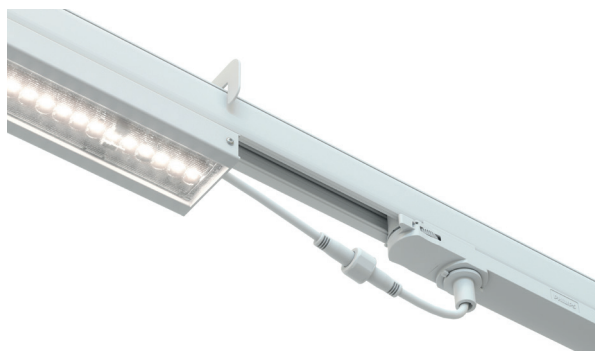

ecoLENS Track

Versatile and energyefficient LED luminaire for use as general lighting with a standard 3-phase track system. Easy hung directly ontop of the track profile.

Lens/optics creating a wellbalanced light beam.

Including integrated LED track driver with quick connectors to luminaire.

Material
Colour temp [K]
Design LED life
CRI
Initial MacAdam
Lumen from 950 - 1050 mA
Nominal Voltage
Form protection
Dali
Dimensions [mm]

Powder painted steel
 3000 K / 3500 K / 4000 K
 $L_{80} B_{10} > 70\ 000\ h(T_a 25^\circ)$
 +80
 3 SDCM
 6700 - 7700 lm
 230/240 V, 50 Hz
 IP 20. Class III. CE-approved.
 On request
 L1415 x W63 x H22 (H97)mm