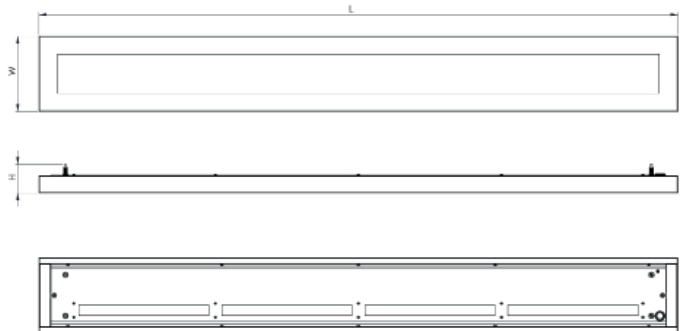

Calima

Suspended LED luminaire for office application.

Light distribution type: Direct and indirect

Optical system: matt micro-prismatic PMMA diffuser, low glare/ translucent micro-prismatic PMMA diffuser

Housing: steel

Colour: white (RAL9003)

Material	Steel
Colour temp [K]	3000 K
Design LED life	L90 50 000 h (T _a 25°)
CRI	80
Initial MacAdam	3 SDCM
Lumen range max	4 622 lm (@ 29,6 W)
Nominal Voltage	230/240 V, 50 Hz
Form protection	IP40 Class II. CE-approved
Mechanical resistance	IK02
Weight	4,6 kg
Connection	Suspended (accessories to be ordered separately), with L/LL option is designed for in-line connection. Push-in terminal, 3x2x2.5mm ²
Available options	DALI

Suspension kit
Item ref. 9002118

Item No.	Description	Reflector	Dimensions	Painting colour	Energy consumption	Lumen output	Colour temperature, CRI
1105633	Calima U LED1x2700/2200 G179 T830	Microprismatic	L 1215 x W 175 x H 40 mm	White	29,6 W	4622 lm	3000 K, CRI 80
1105633 D	Calima U LED1x2700/2200 G179 T830 DPRZ LT80 LG3 Dali	Microprismatic	L 1215 x W 175 x H 40 mm	White	29,6 W	4622 lm	3000 K, CRI 80
9002118	Suspension MTG KIT SUSY						
	Pre-mounted power cables:						
1105633	CBF3-2.0m clear (On/off version)						
1105633	CBF3-2.0m clear (For Dali)						