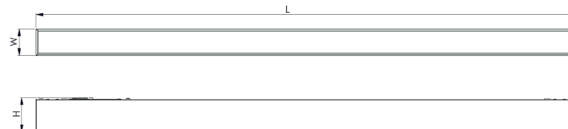

Bali U

Suspended LED luminaire with on/off or pull-dim function.

Light distribution type: direct

Optical system: matt micro-prismatic PMMA diffuser, low-glare

Housing: steel

Colour: white (RAL9003S)

Material	Steel / Polycarbonate
Colour temp [K]	3000 K / 4000 K
Design LED life	L80 B10 > 50 000 h (T _a 25°)
CRI	+ 80
Initial MacAdam	3 SDCM
System power	25,7 W
Lumen range	3137 lm
Nominal Voltage	230/240 V, 50/60 Hz
Form protection	IP20. Class III. CE-approved
Weight	3,08 kg
Connection	Push-in terminal, 5x2,5 mm ²
Protection class	IP40
Dimensions	L1136 x W 56 x H 68 mm

9002149
Suspension MTG KIT SUSI

Item No.	Description	Light distribution	Painting colour	Energy consumption	Lumen output	Colour temperature, CRI
1123034	Bali U LED1x3300 G294 T830 DPRZ LT80 PULLDIM	Flood 90°	White	25,7 W	3137 lumen	3000 K, CRI > 80
1114124	Bali U LED1x2450/1450 G324 T830 DPRZ LT80 LG3	Flood 90°	White	18,5 W	2282 lumen	3000 K, CRI > 80
9002149	Suspension MTG KIT SUSI					